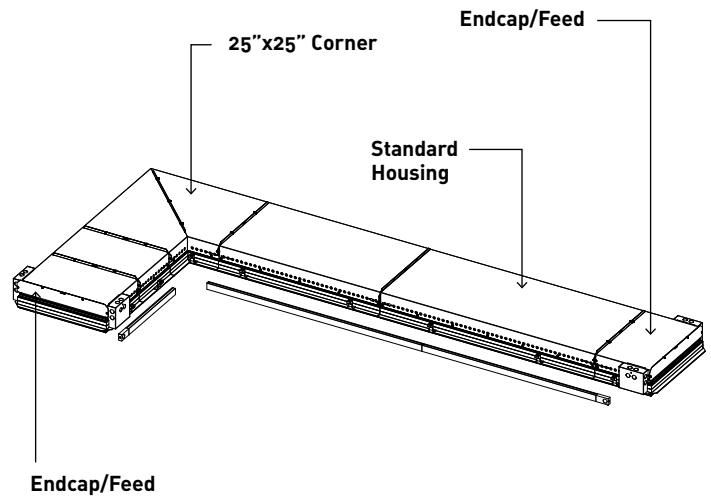

# ARCHITECTURAL LITE SLOT

**ALS**

Housing/Aperture Size:  
**H06 (magnet slot)**

For lamp sizes:  
Integral LED

## Standard System Components

**End/Feed Unit**  
ALS-EC-H06-043-MB

**Endcap/Feed**

**Standard Module**  
ALS-XX-H06-043-MB

**Corner Unit**  
ALS-EL-H06-043-MB  
**Feed Corner**  
ALS-LF-H06-043-MB

### Adjustable Lite Slot Components

Part Number:	Description
ALS-12-H06-043-MB	12" [305] Housing
ALS-24-H06-043-MB	24" [610] Housing
ALS-36-H06-043-MB	36" [914] Housing
ALS-48-H06-043-MB	48" [1219] Housing
ALS-72-H06-043-MB	72" [1829] Housing
ALS-EC-H06-043-MB	Endcap
ALS-EL-H06-043-MB	25" x 25" Corner
ALS-LF-H06-043-MB	25" x 25" ALS Corner Feed Housing