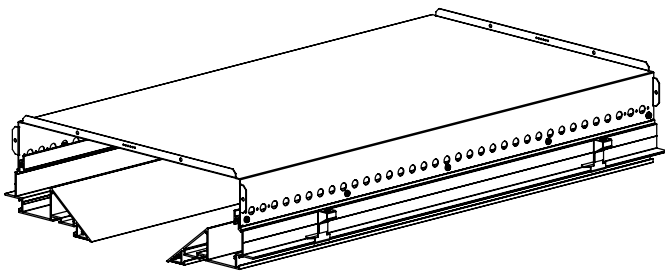

# ARCHITECTURAL LITE SLOT

**ALS**

Housing/Aperture Size:  
**H06 (magnet slot)**

For lamp sizes:  
Integral LED

## Standard System Components

**End/Feed Unit**  
ALS-EC-H06-043-MB

**Endcap/Feed**

**Standard Module**  
ALS-XX-H06-043-MB

**Corner Unit**  
ALS-EL-H06-043-MB  
**Feed Corner**  
ALS-LF-H06-043-MB

### Adjustable Lite Slot Components

Part Number:	Description
ALS-12-H06-043-MB	12" [305] Housing
ALS-24-H06-043-MB	24" [610] Housing
ALS-36-H06-043-MB	36" [914] Housing
ALS-48-H06-043-MB	48" [1219] Housing
ALS-72-H06-043-MB	72" [1829] Housing
ALS-EC-H06-043-MB	Endcap
ALS-EL-H06-043-MB	25" x 25" Corner
ALS-LF-H06-043-MB	25" x 25" ALS Corner Feed Housing