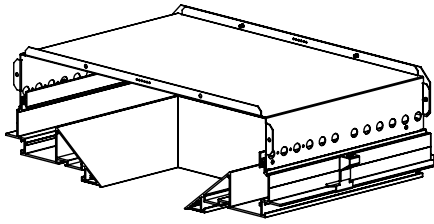

# ARCHITECTURAL LITE SLOT

**ALS**

Housing/Aperture Size:  
**H06 (magnet slot)**

For lamp sizes:  
Integral LED

## Standard System Components

**End/Feed Unit**  
ALS-EC-H06-043-MB

**Endcap/Feed**

**Standard Module**  
ALS-XX-H06-043-MB

**Corner Unit**  
ALS-EL-H06-043-MB  
**Feed Corner**  
ALS-LF-H06-043-MB

### Adjustable Lite Slot Components

Part Number:	Description
ALS-12-H06-043-MB	12" [305] Housing
ALS-24-H06-043-MB	24" [610] Housing
ALS-36-H06-043-MB	36" [914] Housing
ALS-48-H06-043-MB	48" [1219] Housing
ALS-72-H06-043-MB	72" [1829] Housing
ALS-EC-H06-043-MB	Endcap
ALS-EL-H06-043-MB	25" x 25" Corner
ALS-LF-H06-043-MB	25" x 25" ALS Corner Feed Housing