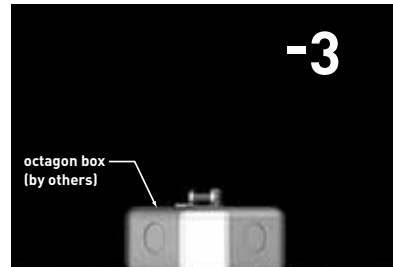

Canopy Guide

-2 Series

5.88" [149mm] Diameter - Spun Canopy

120V/230V/277V

includes 20W or 39W electronic ballast

12V integral power supply

-3 Series

5" [127mm] Diameter - Machined Canopy