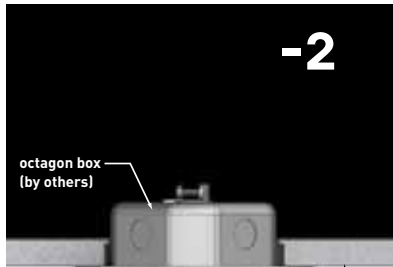

Canopy Guide

-2 Series

5.88" [149mm] Diameter - Spun Canopy

120V/230V/277V

includes 20W or 39W electronic ballast

12V integral power supply

-3 Series

5" [127mm] Diameter - Machined Canopy