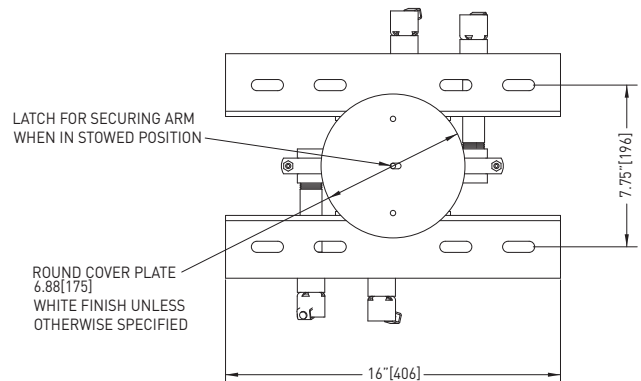

BOTTOM VIEW