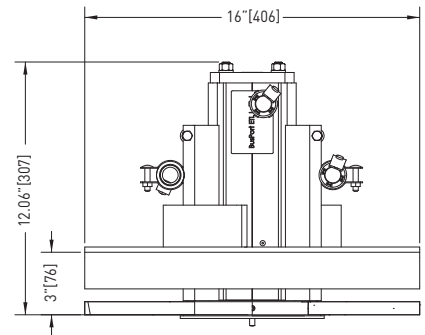

FRONT VIEW [RETRACTED]