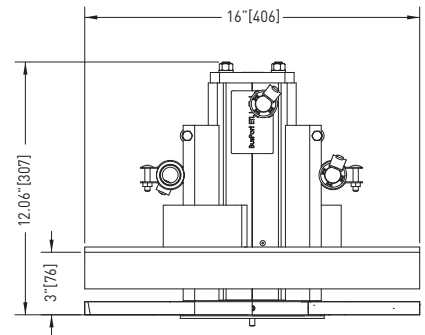

FRONT VIEW [RETRACTED]