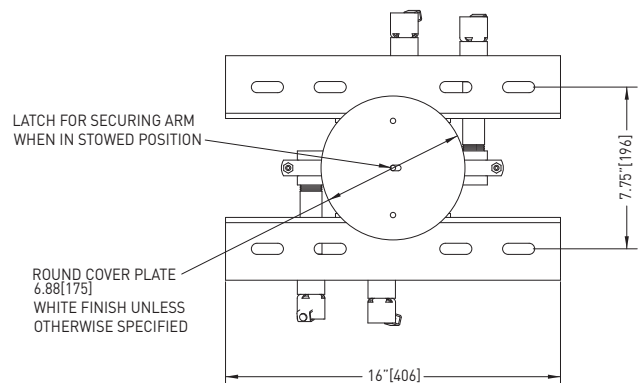

BOTTOM VIEW