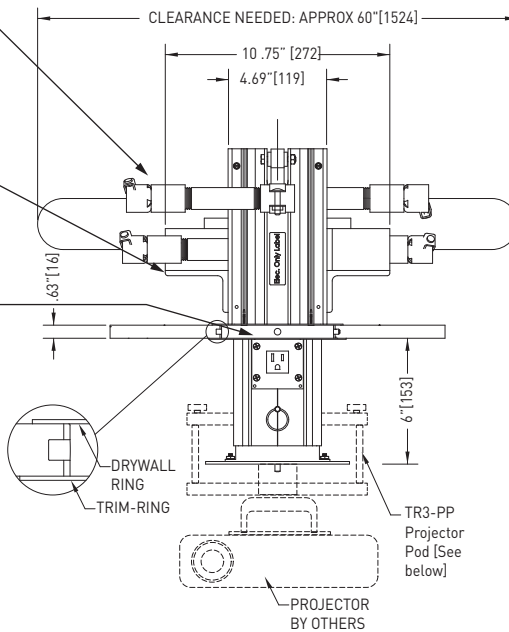

SIDE VIEW [EXTENDED]