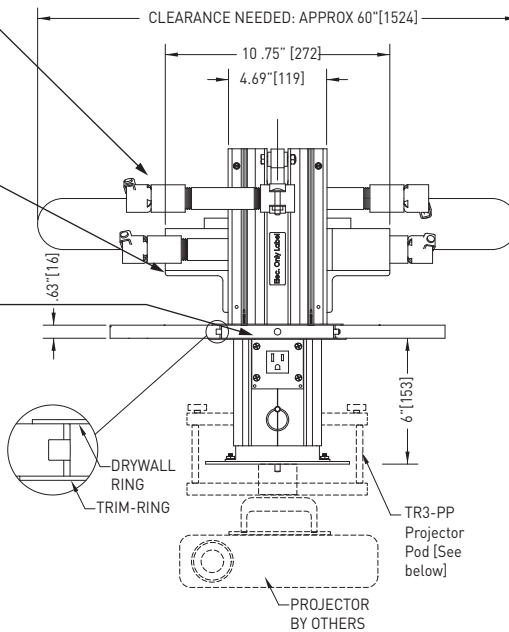

SIDE VIEW [EXTENDED]