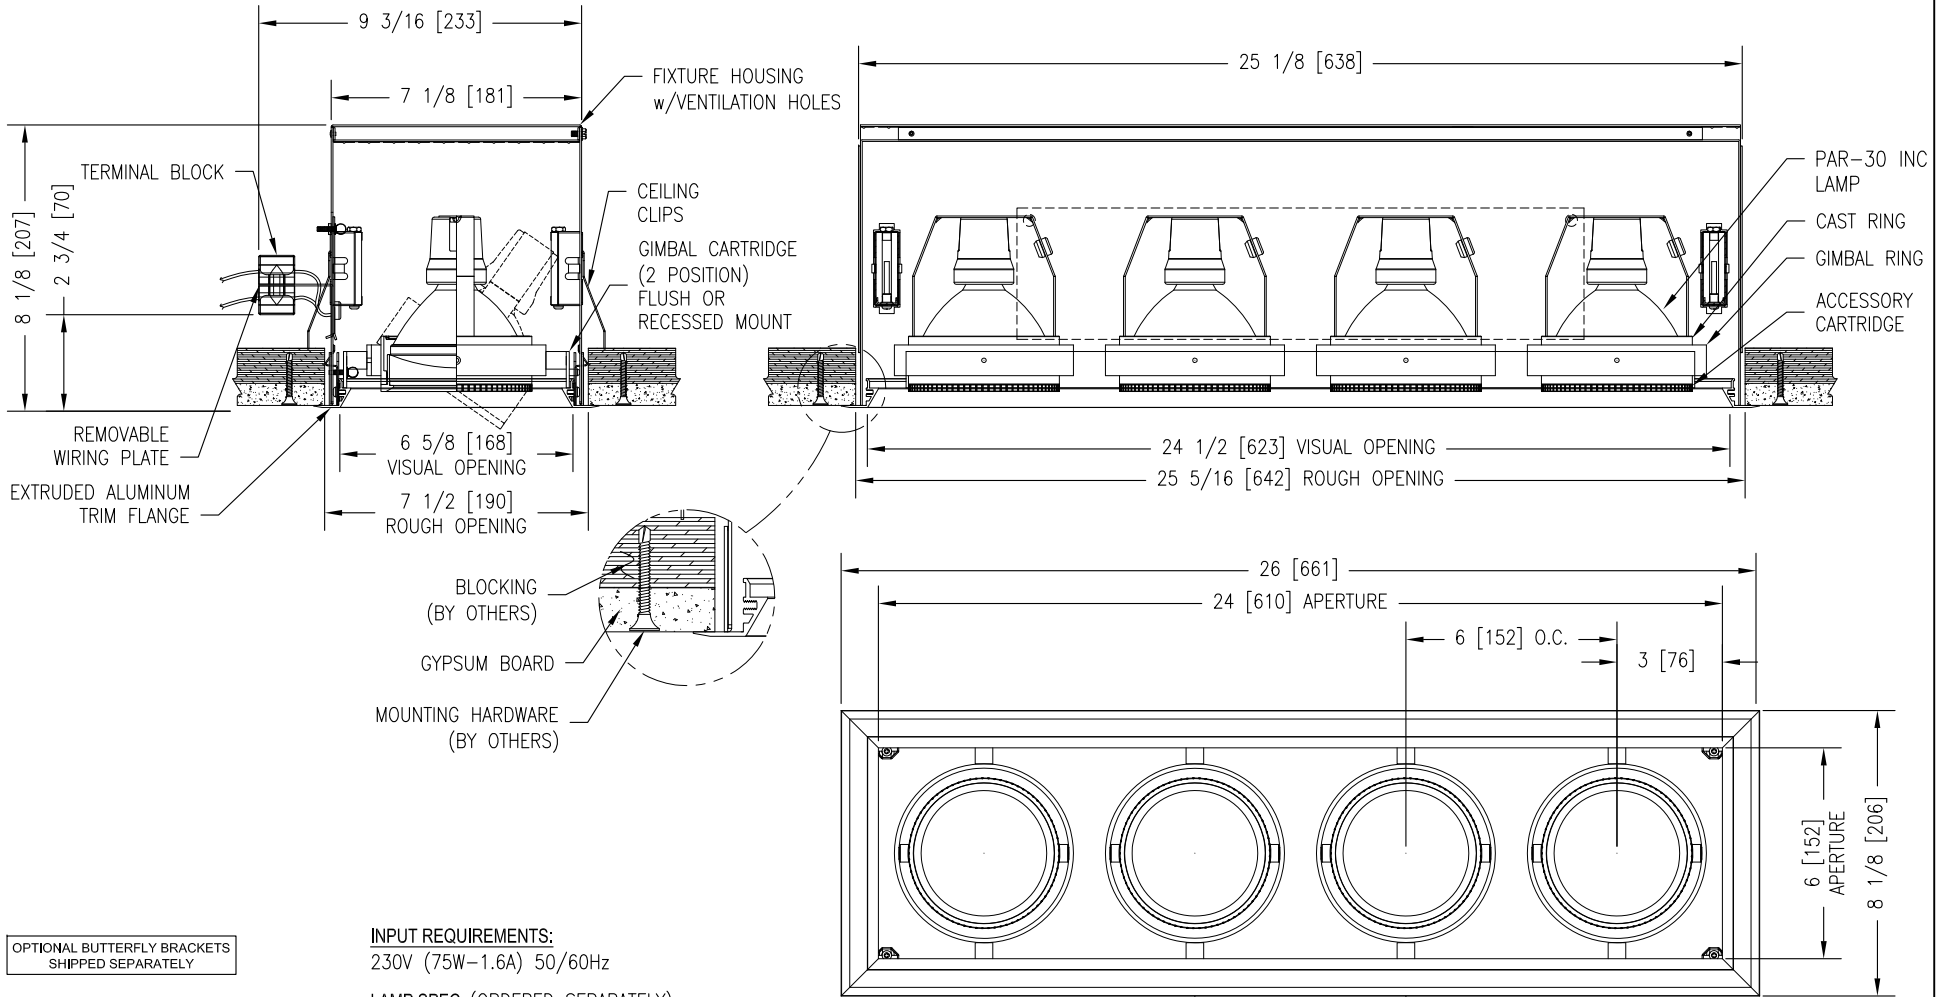

MODEL NUMBER: B-B4-PAR30-Watt-230-TR-MB/Color	FIXTURE TYPE: N/A	SCALE: NTS	FILE NUMBER: SlotFix.\B-Line-SizeB-TR-230.dwg	DATE: 6/20/07	NO.	REVISIONS DESCRIPTION	BY	DATE
PROJECT NAME:	APPROX. WEIGHT: N/A	DRAWN BY: BJG	CK'D BY: SDP	FIXTURE DESCRIPTION: 4 LAMP RECESSED GIMBAL DOWNLIGHT - TRIMMED				

OPTIONAL BUTTERFLY BRACKETS SHIPPED SEPARATELY

INPUT REQUIREMENTS:
230V (75W-1.6A) 50/60Hz

LAMP SPEC: (ORDERED SEPARATELY)
PAR30 75W

ACCESSORIES:
ORDERED SEPARATELY (SIZE P)

FINISHES: (MB/Color)
(HOUSING INTERIOR IS BLACK)
(SPECIFY TRIM-CARTRIDGE ASSEMBLY COLOR)
WHITE (P)

MATTE BLACK (MB)
BEADBLAST (BB)
CUSTOM PAINT (CP)

MAX TILT OF FIXTURE HEAD:
SHORT AXIS IS 45° FROM VERTICAL
LONG AXIS IS 45° FROM VERTICAL

INSTALLATION NOTE:
WHEN WIRING THIS FIXTURE, ALLOW ENOUGH LENGTH OF FLEXIBLE CONDUIT, SUCH THAT THE WIRING COMPARTMENT CAN BE COMPLETELY REMOVED FOR SERVICING THROUGH THE APERTURE OF THE FIXTURE.