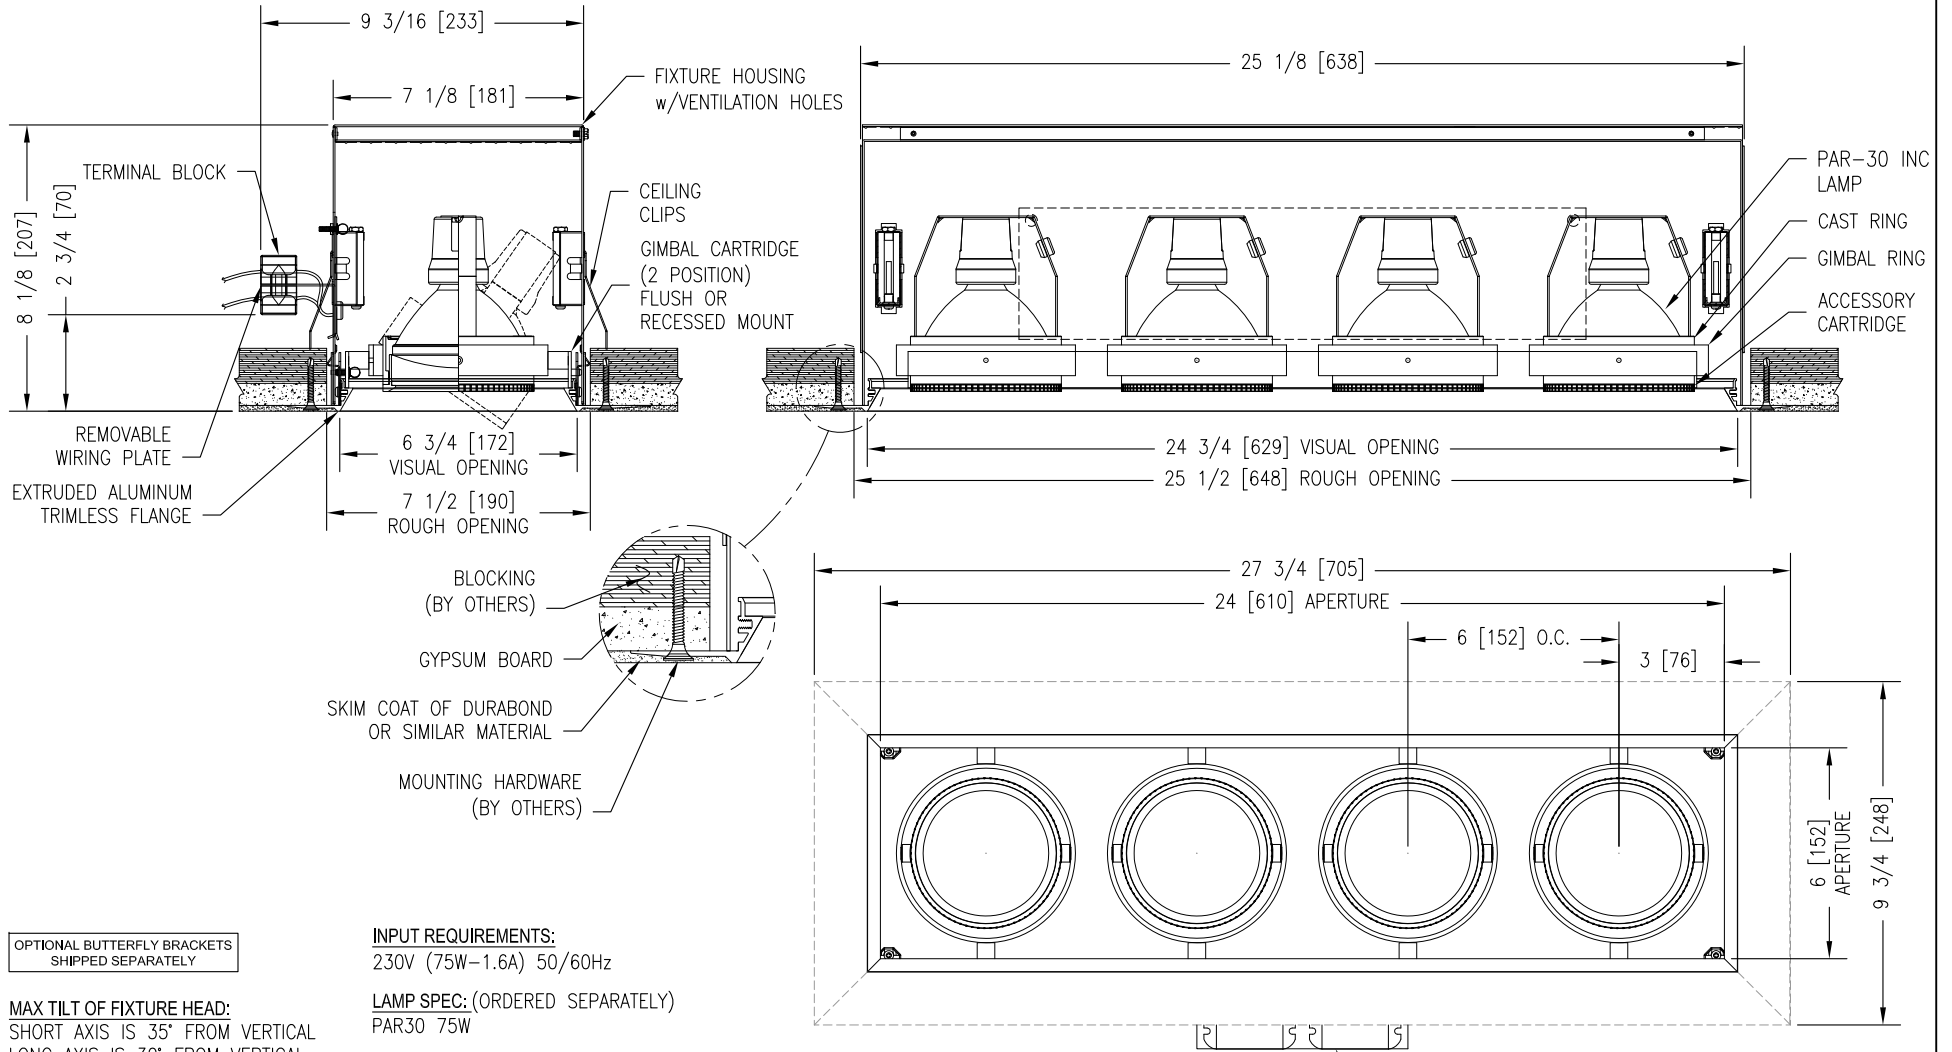

MODEL NUMBER: B-B4-PAR30-Watt-230-TL-MB/Color	FIXTURE TYPE: N/A	SCALE: NTS	FILE NUMBER: SlotFix.\B-Line-SizeB-TL-230.dwg	DATE: 6/20/07	NO.	REVISIONS DESCRIPTION	BY	DATE
PROJECT NAME:	APPROX. WEIGHT: N/A	DRAWN BY: BJG	CK'D BY: SDP	FIXTURE DESCRIPTION: 4 LAMP RECESSED GIMBAL DOWNLIGHT - TRIMLESS				

OPTIONAL BUTTERFLY BRACKETS  
SHIPPED SEPARATELY

**INPUT REQUIREMENTS:**

230V (75W-1.6A) 50/60Hz

**LAMP SPEC: (ORDERED SEPARATELY)**

PAR30 75W

**ACCESSORIES:**

ORDERED SEPARATELY (SIZE P)

**FINISHES: (MB/Color)**

(HOUSING INTERIOR IS BLACK)

(SPECIFY TRIM-CARTRIDGE ASSEMBLY COLOR)

WHITE (P)

MATTE BLACK (MB)

BEADBLAST (BB)

CUSTOM PAINT (CP)

**MAX TILT OF FIXTURE HEAD:**  
SHORT AXIS IS 35° FROM VERTICAL  
LONG AXIS IS 30° FROM VERTICAL

**INSTALLATION NOTE:**

WHEN WIRING THIS FIXTURE, ALLOW ENOUGH LENGTH OF FLEXIBLE CONDUIT, SUCH THAT THE WIRING COMPARTMENT CAN BE COMPLETELY REMOVED FOR SERVICING THROUGH THE APERTURE OF THE FIXTURE.

**INSTALLATION INFORMATION:**