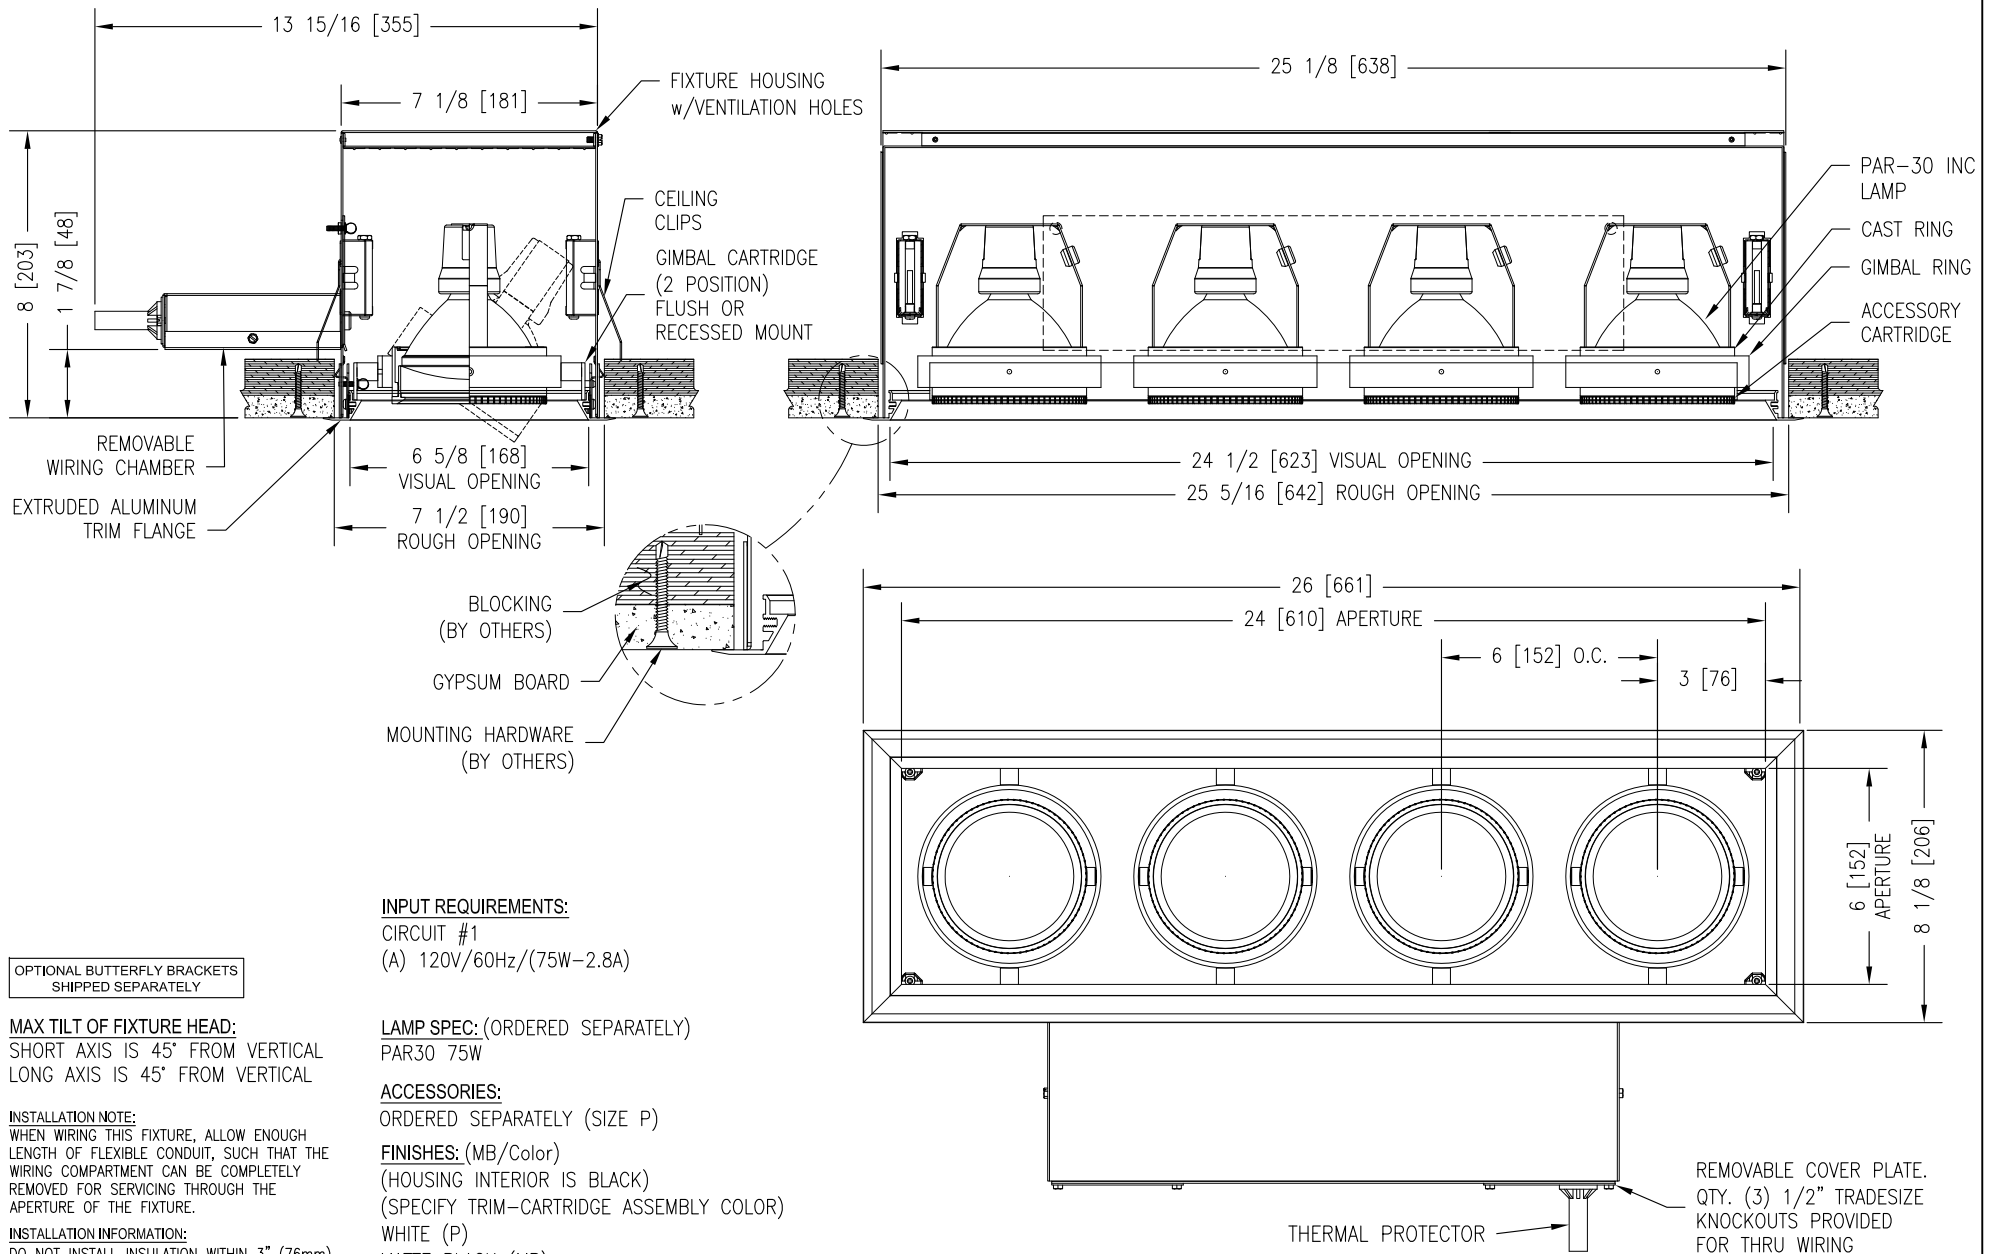

MODEL NUMBER: B-B4-PAR30-Watt-Voltage-TR-MB/Color	FIXTURE TYPE: SCALE: NTS	FILE NUMBER: SlotFix.\B-Line-SizeB-TR.dwg	DATE: 6/20/07	NO.	REVISIONS DESCRIPTION	BY	DATE
PROJECT NAME:	APPROX. WEIGHT: N/A	DRAWN BY: BJG	CK'D BY: SDP	FIXTURE DESCRIPTION: 4 LAMP RECESSED GIMBAL DOWNLIGHT - TRIMMED			

INPUT REQUIREMENTS:

CIRCUIT #1
(A) 120V/60Hz/(75W-2.8A)

OPTIONAL BUTTERFLY BRACKETS
SHIPPED SEPARATELY

MAX TILT OF FIXTURE HEAD:
SHORT AXIS IS 45° FROM VERTICAL
LONG AXIS IS 45° FROM VERTICAL

INSTALLATION NOTE:
WHEN WIRING THIS FIXTURE, ALLOW ENOUGH LENGTH OF FLEXIBLE CONDUIT, SUCH THAT THE WIRING COMPARTMENT CAN BE COMPLETELY REMOVED FOR SERVICING THROUGH THE APERTURE OF THE FIXTURE.

INSTALLATION INFORMATION:
DO NOT INSTALL INSULATION WITHIN 3" (76mm) OF ANY PART OF THIS FIXTURE. DO NOT BLOCK VENT HOLES ON FIXTURE. MAXIMUM AMBIENT TEMPERATURE NOT TO EXCEED 35°C.

LAMP SPEC: (ORDERED SEPARATELY)
PAR30 75W