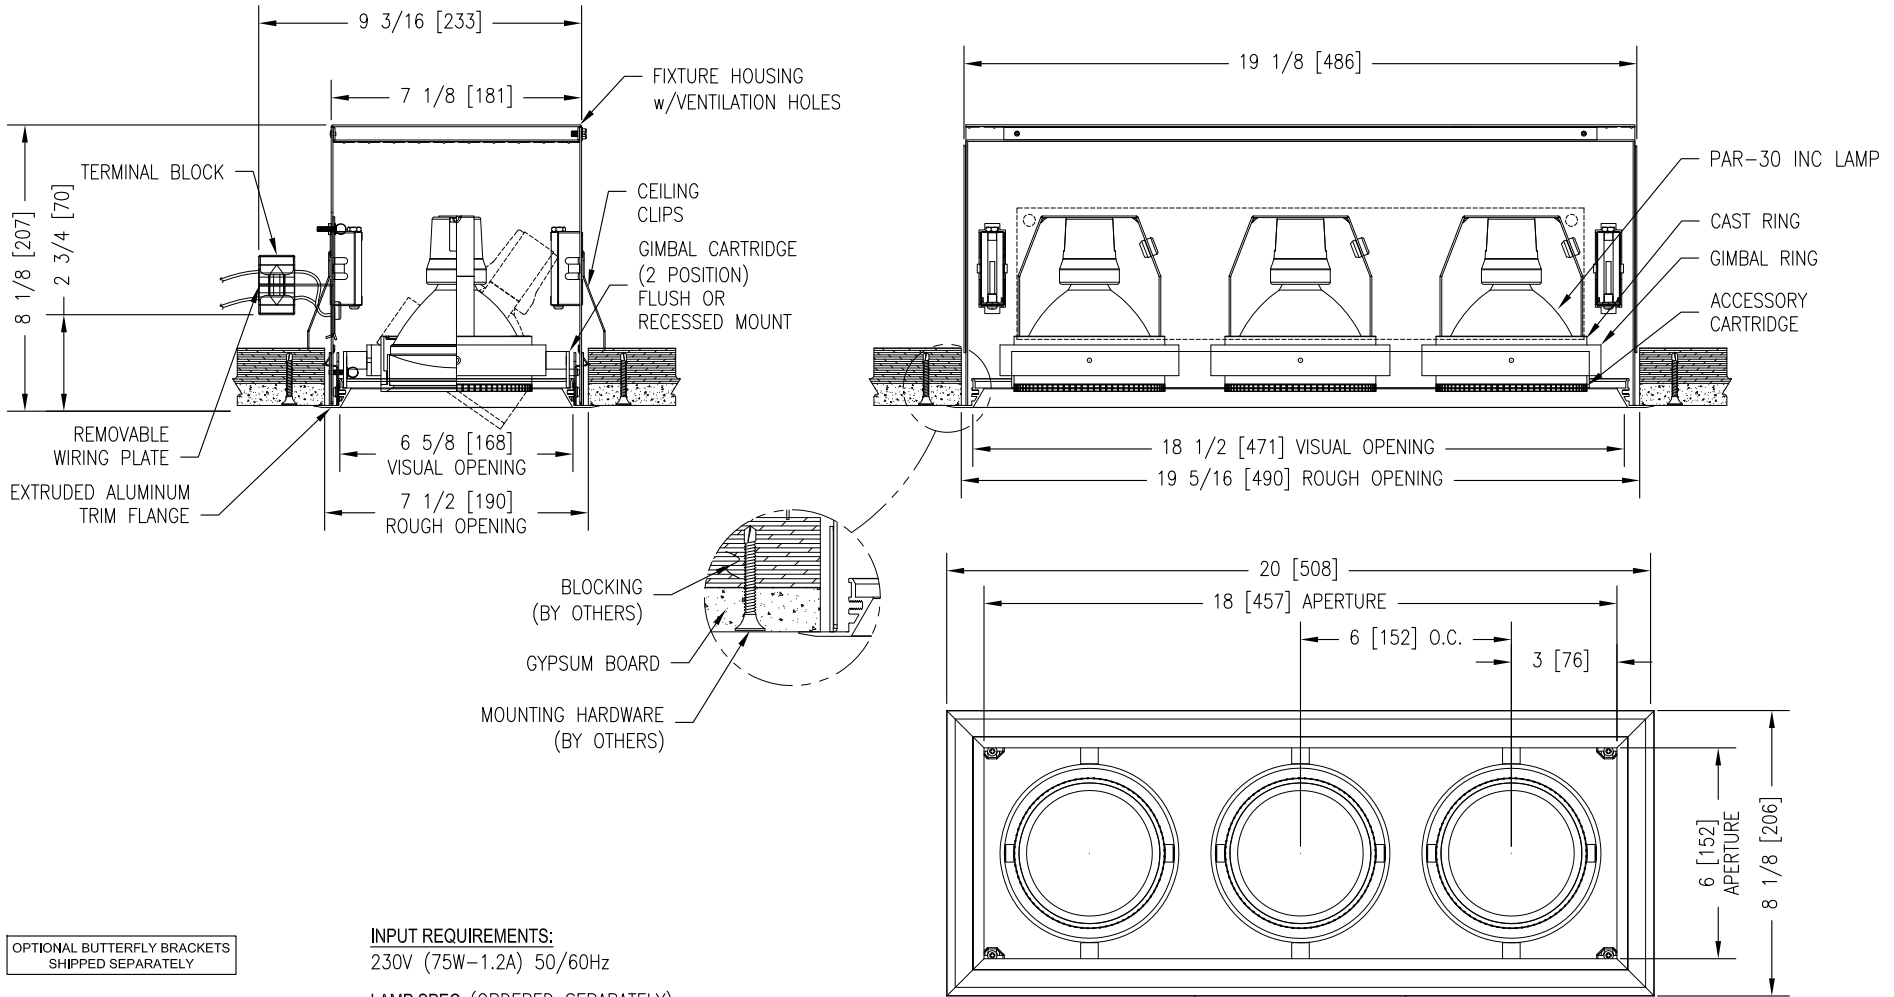

MODEL NUMBER: B-B3-PAR30-Watt-230-TR-MB/Color	FIXTURE TYPE: N/A	SCALE: NTS	FILE NUMBER: SlotFix.\B-Line-SizeB-TR-230.dwg	DATE: 6/20/07	NO.	REVISIONS DESCRIPTION	BY	DATE
PROJECT NAME:	APPROX. WEIGHT: N/A	DRAWN BY: BJG	CK'D BY: SDP	FIXTURE DESCRIPTION: 3 LAMP RECESSED GIMBAL DOWNLIGHT - TRIMMED				

OPTIONAL BUTTERFLY BRACKETS SHIPPED SEPARATELY

INPUT REQUIREMENTS:
230V (75W-1.2A) 50/60Hz

LAMP SPEC: (ORDERED SEPARATELY)
PAR30 75W

ACCESSORIES:
ORDERED SEPARATELY (SIZE P)

FINISHES: (MB/Color)
(HOUSING INTERIOR IS BLACK)
(SPECIFY TRIM-CARTRIDGE ASSEMBLY COLOR)

WHITE (P)
MATTE BLACK (MB)
BEADBLAST (BB)
CUSTOM PAINT (CP)

MAX TILT OF FIXTURE HEAD:
SHORT AXIS IS 45° FROM VERTICAL
LONG AXIS IS 45° FROM VERTICAL

INSTALLATION NOTE:
WHEN WIRING THIS FIXTURE, ALLOW ENOUGH LENGTH OF FLEXIBLE CONDUIT, SUCH THAT THE WIRING COMPARTMENT CAN BE COMPLETELY REMOVED FOR SERVICING THROUGH THE APERTURE OF THE FIXTURE.