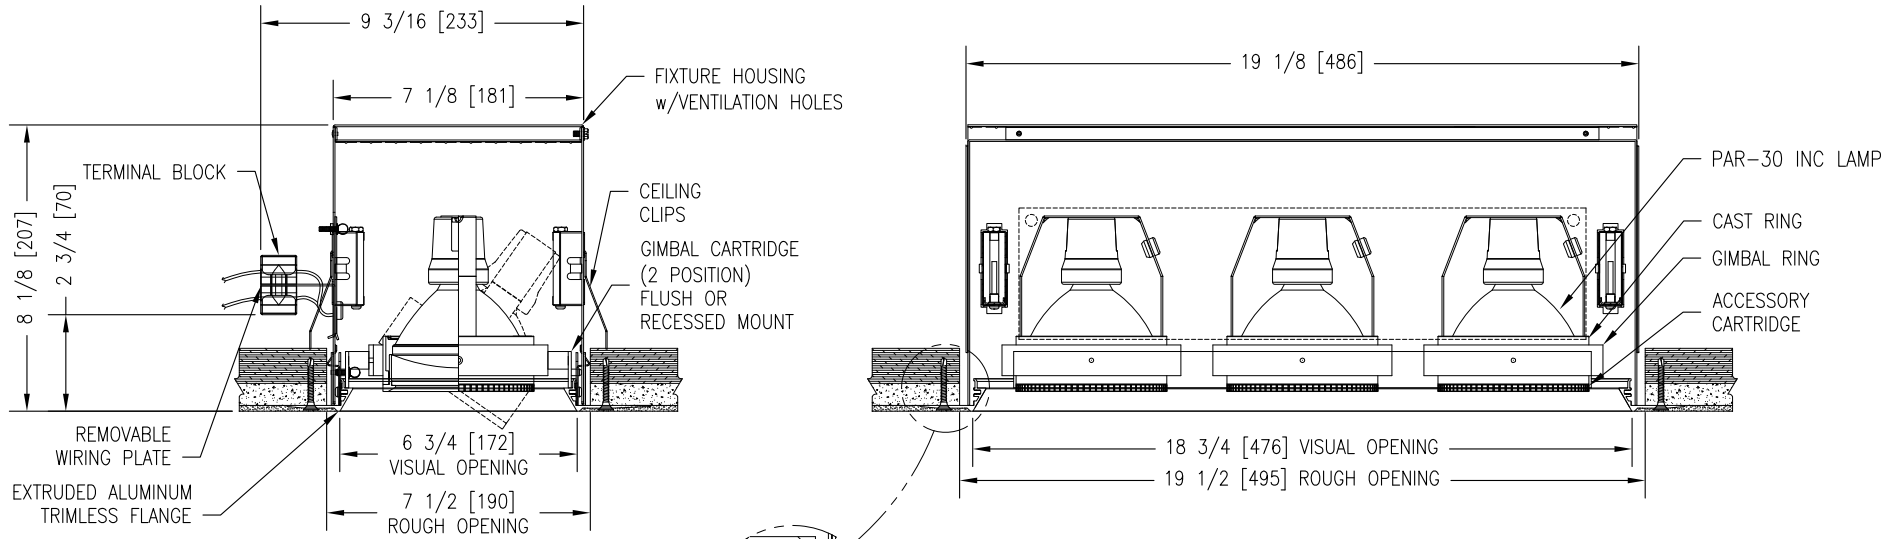

MODEL NUMBER: B-B3-PAR30-Watt-230-TL-MB/Color	FIXTURE TYPE: N/A	SCALE: NTS	FILE NUMBER: SlotFix.\B-Line-SizeB-TL-230.dwg	DATE: 6/20/07	NO.	REVISIONS DESCRIPTION	BY	DATE
PROJECT NAME:	APPROX. WEIGHT: N/A	DRAWN BY: BJG	CK'D BY: SDP	FIXTURE DESCRIPTION: 3 LAMP RECESSED GIMBAL DOWNLIGHT - TRIMLESS				

OPTIONAL BUTTERFLY BRACKETS
SHIPPED SEPARATELY

INPUT REQUIREMENTS:

230V (75W-1.2A) 50/60Hz

LAMP SPEC: (ORDERED SEPARATELY)

PAR30 75W

ACCESSORIES:

ORDERED SEPARATELY (SIZE P)

FINISHES: (MB/Color)

(HOUSING INTERIOR IS BLACK)
(SPECIFY TRIM-CARTRIDGE ASSEMBLY COLOR)

WHITE (P)

MATTE BLACK (MB)

BEADBLAST (BB)

CUSTOM PAINT (CP)

MAX TILT OF FIXTURE HEAD:
SHORT AXIS IS 35° FROM VERTICAL
LONG AXIS IS 30° FROM VERTICAL

INSTALLATION NOTE:

WHEN WIRING THIS FIXTURE, ALLOW ENOUGH LENGTH OF FLEXIBLE CONDUIT, SUCH THAT THE WIRING COMPARTMENT CAN BE COMPLETELY REMOVED FOR SERVICING THROUGH THE APERTURE OF THE FIXTURE.

INSTALLATION INFORMATION: