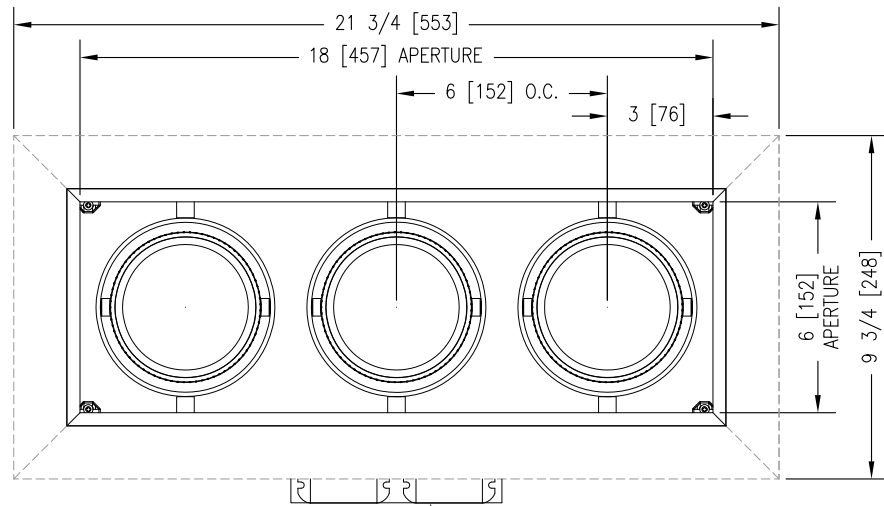

MODEL NUMBER: B-B3-PAR30-Watt-230-TL-MB/Color	FIXTURE TYPE: N/A	SCALE: NTS	FILE NUMBER: SlotFix.\B-Line-SizeB-TL-230.dwg	DATE: 6/20/07	NO.	REVISIONS DESCRIPTION	BY	DATE
PROJECT NAME:	APPROX. WEIGHT: N/A	DRAWN BY: BJG	CK'D BY: SDP	FIXTURE DESCRIPTION: 3 LAMP RECESSED GIMBAL DOWNLIGHT - TRIMLESS				

(HOUSING INTERIOR IS BLACK)
(SPECIFY TRIM-CARTRIDGE ASSEMBLY COLOR)

WHITE (P)

MATTE BLACK (MB)

BEADBLAST (BB)

CUSTOM PAINT (CP)

MAX TILT OF FIXTURE HEAD:
SHORT AXIS IS 35° FROM VERTICAL
LONG AXIS IS 30° FROM VERTICAL