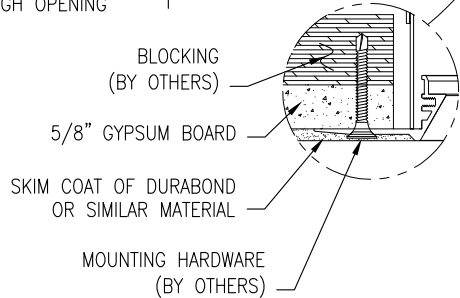

MODEL NUMBER: B-B3-PAR30-Watt-230-TL-MB/Color	FIXTURE TYPE: N/A	SCALE: NTS	FILE NUMBER: SlotFix.\B-Line-SizeB-TL-230.dwg	DATE: 6/20/07	NO.	REVISIONS DESCRIPTION	BY	DATE
PROJECT NAME:	APPROX. WEIGHT: N/A	DRAWN BY: BJG	CK'D BY: SDP	FIXTURE DESCRIPTION: 3 LAMP RECESSED GIMBAL DOWNLIGHT - TRIMLESS				

OPTIONAL BUTTERFLY BRACKETS
SHIPPED SEPARATELY

INPUT REQUIREMENTS:

230V (75W-1.2A) 50/60Hz

LAMP SPEC: (ORDERED SEPARATELY)

PAR30 75W

ACCESSORIES:

ORDERED SEPARATELY (SIZE P)

FINISHES: (MB/Color)

(HOUSING INTERIOR IS BLACK)
(SPECIFY TRIM-CARTRIDGE ASSEMBLY COLOR)

WHITE (P)

MATTE BLACK (MB)

BEADBLAST (BB)

CUSTOM PAINT (CP)

MAX TILT OF FIXTURE HEAD:
SHORT AXIS IS 35° FROM VERTICAL
LONG AXIS IS 30° FROM VERTICAL