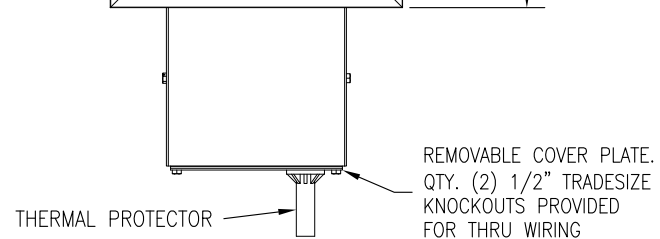

MODEL NUMBER: B-B1-PAR30-Watt-Voltage-TR-MB/Color	FIXTURE TYPE: SCALE: NTS	FILE NUMBER: SlotFix.\B-Line-SizeB-TR.dwg	DATE: 6/20/07	NO.	REVISIONS DESCRIPTION	BY	DATE
PROJECT NAME:	APPROX. WEIGHT: N/A	DRAWN BY: BJG	CK'D BY: SDP	FIXTURE DESCRIPTION: 1 LAMP RECESSED GIMBAL DOWNLIGHT - TRIMMED			