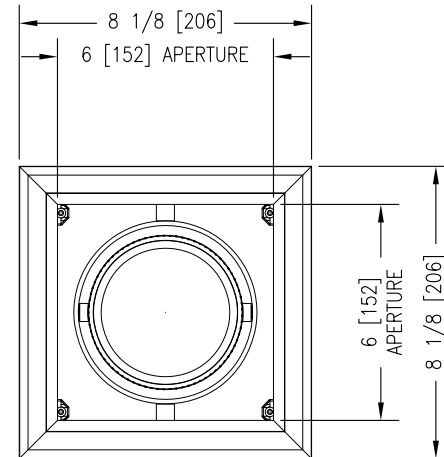

MODEL NUMBER: B-B1-PAR30-Watt-Voltage-TR-MB/Color	FIXTURE TYPE: SCALE: NTS	FILE NUMBER: SlotFix.\B-Line-SizeB-TR.dwg	DATE: 6/20/07	NO.	REVISIONS DESCRIPTION	BY	DATE
PROJECT NAME:	APPROX. WEIGHT: N/A	DRAWN BY: BJG	CK'D BY: SDP	FIXTURE DESCRIPTION: 1 LAMP RECESSED GIMBAL DOWNLIGHT - TRIMMED			

**INPUT REQUIREMENTS:**

CIRCUIT #1  
(A) 120V/60Hz/(75W-.7A)

OPTIONAL BUTTERFLY BRACKETS  
SHIPPED SEPARATELY

**MAX TILT OF FIXTURE HEAD:**  
SHORT AXIS IS 45° FROM VERTICAL  
LONG AXIS IS 45° FROM VERTICAL