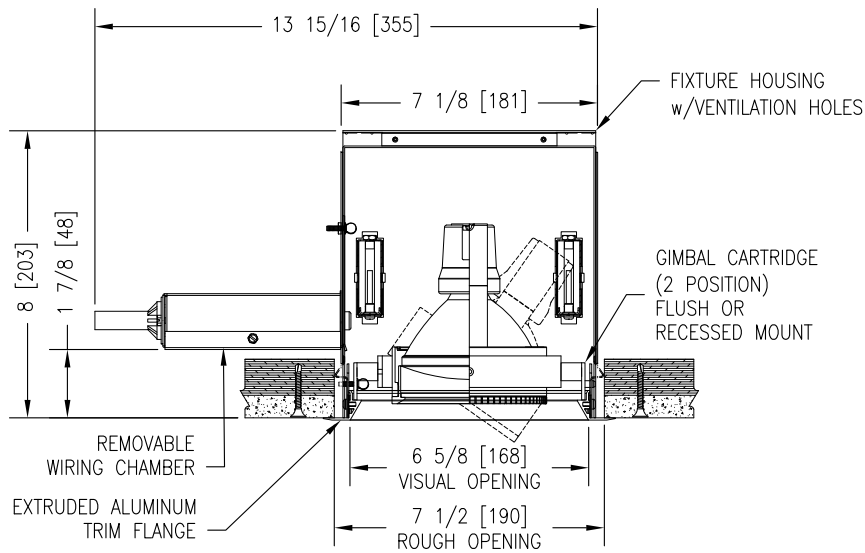

MODEL NUMBER: B-B1-PAR30-Watt-Voltage-TR-MB/Color	FIXTURE TYPE: SCALE: NTS	FILE NUMBER: SlotFix.\B-Line-SizeB-TR.dwg	DATE: 6/20/07	NO.	REVISIONS DESCRIPTION	BY	DATE
PROJECT NAME:	APPROX. WEIGHT: N/A	DRAWN BY: BJG	CK'D BY: SDP	FIXTURE DESCRIPTION: 1 LAMP RECESSED GIMBAL DOWNLIGHT - TRIMMED			

**INPUT REQUIREMENTS:**

CIRCUIT #1  
(A) 120V/60Hz/(75W-.7A)

OPTIONAL BUTTERFLY BRACKETS  
SHIPPED SEPARATELY

**MAX TILT OF FIXTURE HEAD:**  
SHORT AXIS IS 45° FROM VERTICAL  
LONG AXIS IS 45° FROM VERTICAL

**INSTALLATION NOTE:**  
WHEN WIRING THIS FIXTURE, ALLOW ENOUGH LENGTH OF FLEXIBLE CONDUIT, SUCH THAT THE WIRING COMPARTMENT CAN BE COMPLETELY REMOVED FOR SERVICING THROUGH THE APERTURE OF THE FIXTURE.