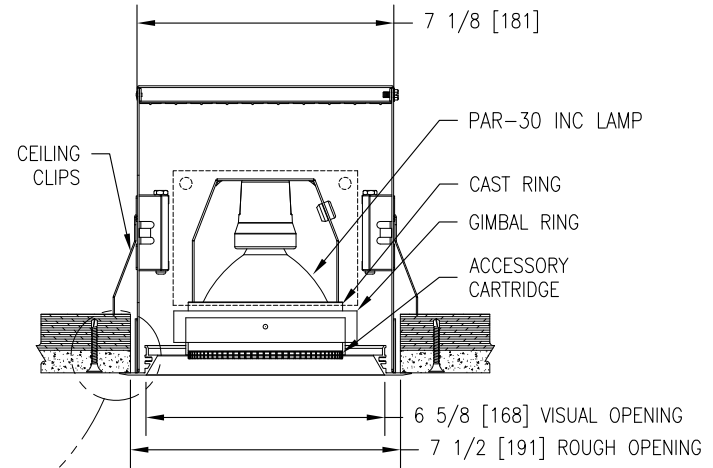

MODEL NUMBER: B-B1-PAR30-Watt-Voltage-TR-MB/Color	FIXTURE TYPE: SCALE: NTS	FILE NUMBER: SlotFix.\B-Line-SizeB-TR.dwg	DATE: 6/20/07	NO.	REVISIONS DESCRIPTION	BY	DATE
PROJECT NAME:	APPROX. WEIGHT: N/A	DRAWN BY: BJG	CK'D BY: SDP	FIXTURE DESCRIPTION: 1 LAMP RECESSED GIMBAL DOWNLIGHT - TRIMMED			

**INPUT REQUIREMENTS:**

CIRCUIT #1  
(A) 120V/60Hz/(75W-.7A)

OPTIONAL BUTTERFLY BRACKETS  
SHIPPED SEPARATELY

**MAX TILT OF FIXTURE HEAD:**  
SHORT AXIS IS 45° FROM VERTICAL  
LONG AXIS IS 45° FROM VERTICAL

**INSTALLATION NOTE:**  
WHEN WIRING THIS FIXTURE, ALLOW ENOUGH LENGTH OF FLEXIBLE CONDUIT, SUCH THAT THE WIRING COMPARTMENT CAN BE COMPLETELY REMOVED FOR SERVICING THROUGH THE APERTURE OF THE FIXTURE.