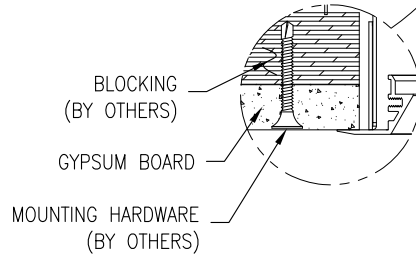

MODEL NUMBER: B-B1-PAR30-Watt-Voltage-TR-MB/Color	FIXTURE TYPE: SCALE: NTS	FILE NUMBER: SlotFix.\B-Line-SizeB-TR.dwg	DATE: 6/20/07	NO.	REVISIONS DESCRIPTION	BY	DATE
PROJECT NAME:	APPROX. WEIGHT: N/A	DRAWN BY: BJG	CK'D BY: SDP	FIXTURE DESCRIPTION: 1 LAMP RECESSED GIMBAL DOWNLIGHT - TRIMMED			

**INPUT REQUIREMENTS:**

CIRCUIT #1  
(A) 120V/60Hz/(75W-.7A)

OPTIONAL BUTTERFLY BRACKETS  
SHIPPED SEPARATELY

**MAX TILT OF FIXTURE HEAD:**  
SHORT AXIS IS 45° FROM VERTICAL  
LONG AXIS IS 45° FROM VERTICAL

**INSTALLATION NOTE:**  
WHEN WIRING THIS FIXTURE, ALLOW ENOUGH LENGTH OF FLEXIBLE CONDUIT, SUCH THAT THE WIRING COMPARTMENT CAN BE COMPLETELY REMOVED FOR SERVICING THROUGH THE APERTURE OF THE FIXTURE.