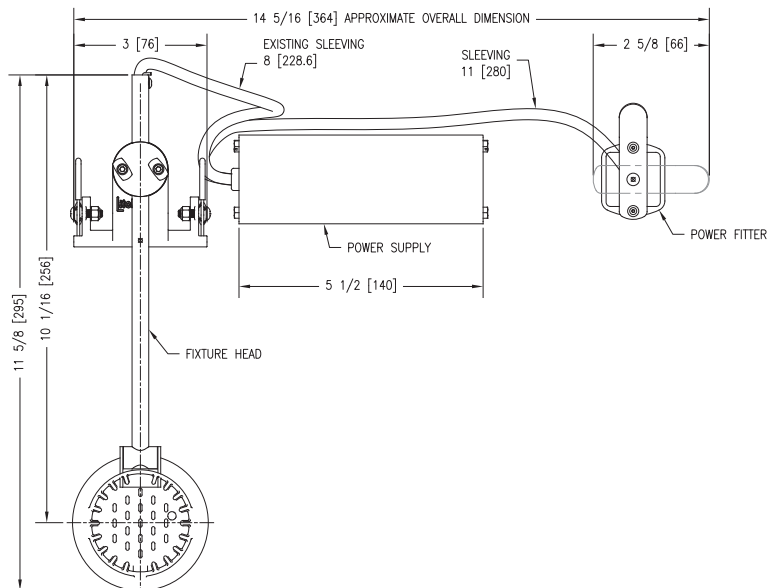

Features & Benefits

Fixture Description

Single piece die-cast aluminum fixture body allows for high efficiency passive cooling. Deep regressed LED and optic designed for maximum glare control. Fixture to be supplied with baffle, accessory holder and OL-55x75 wallwash spread lens.

Accessory Cartridge

Holds up to two accessories—including a range of lenses, filters and louvers.

Lenses & Accessories**

Standard wallwash spread lens included with fixture. Accessory code shall be "g."

Finishes

A76 Fixture shown in H09 Housing

A76 fixture shown in H09 housing.

A76 Fixture shown in H10 Housing

A76 fixture shown in H10 housing.

ACCESSORIES

Spread Lenses

Universal Spread

OL- 55° x 75°-g