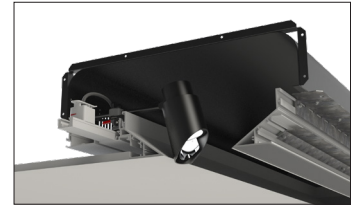

A76 Fixture shown in H10 Housing

A76 fixture shown in H10 housing.

ACCESSORIES

Spread Lenses

Universal Spread

☐ OL- 55° x 75°-g

Screens

Light Block Screen

☐ B-15N/g

Photo-etched, 15% light-blocking screen. Accepts up to 5 for 30%, 45%, 60% or 75% (maximum)

FINISHES

Consult with Litelab for other finishes

- ☐ **P** White
- ☐ **MB** Black
- ☐ **CP** Custom Finish