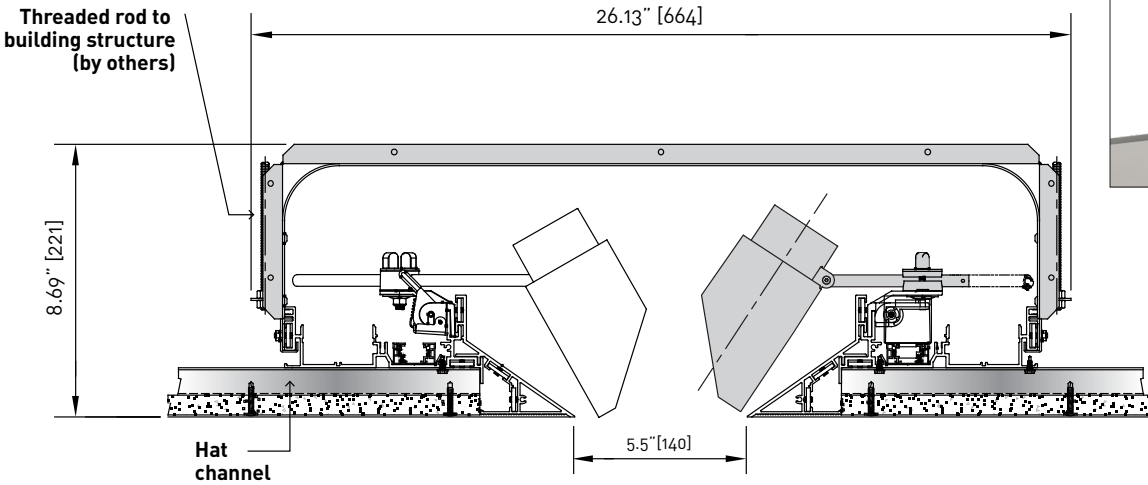

A76 Fixture shown in H09 Housing

A76 fixture shown in H09 housing.