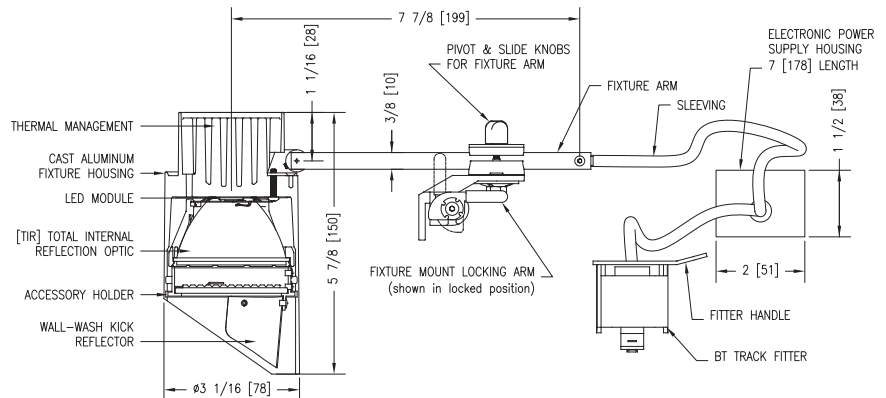

LED Wallwash

A76

Specify:

A76 - [ ] - [ ] - [ ] - [ ] - [ ]

FIXTURE MODEL LUMENS ADAPTER VOLTAGE CRI CCT FINISH

Example:

A76 L1800 BT A 92 30 MB

This Litelab fixture features an ultra-high-efficiency LED allows maximum light output from a small fixture. The CREE CXB engine is available in an architectural range of color temperatures and produces high CRI and R9 values.

LUMEN	OPTIONS	CRI/CCT	COLOR TEMP OPTIONS	INPUT REQUIREMENTS
L1800	1800 Lumens	92 | 27	92 CRI/2700K	120VAC/0.19A/23W
	1800 Lumens	92 | 30	92 CRI/3000K	120VAC/0.19A/23W
	1800 Lumens	92 | 35	92 CRI/3500K	120VAC/0.19A/23W
L1300	1300 Lumens	92 | 27	92 CRI/2700K	120VAC/0.12A/15W
	1300 Lumens	92 | 30	92 CRI/3000K	120VAC/0.12A/15W
	1300 Lumens	92 | 35	92 CRI/3500K	120VAC/0.12A/15W
L1000	1000 Lumens	92 | 27	92 CRI/2700K	120VAC/0.09A/12W
	1000 Lumens	92 | 30	92 CRI/3000K	120VAC/0.09A/12W
	1000 Lumens	92 | 35	92 CRI/3500K	120VAC/0.09A/12W

Features & Benefits

Fixture Description

Single piece die-cast aluminum fixture body allows for high efficiency passive cooling. Deep regressed LED and optic designed for maximum glare control. Fixture to be supplied with baffle, accessory holder and OL-55x75 wallwash spread lens.

Accessory Cartridge

Holds up to two accessories—including a range of lenses, filters and louvers.

Lenses & Accessories**

Standard wallwash spread lens included with fixture. Accessory code shall be "g."

Finishes

Available in white, black and custom finish.

Dimming

This fixture is provided with an LED Driver suitable for trailing edge dimming. Dimming performance may vary based on dimmer model or system being used. If exact performance is required, Litelab recommends testing the Litelab fixture and specified dimmer.