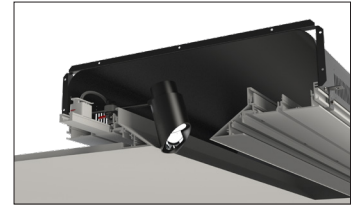

A76 Fixture shown in H09 Housing

A76 fixture shown in H09 housing.