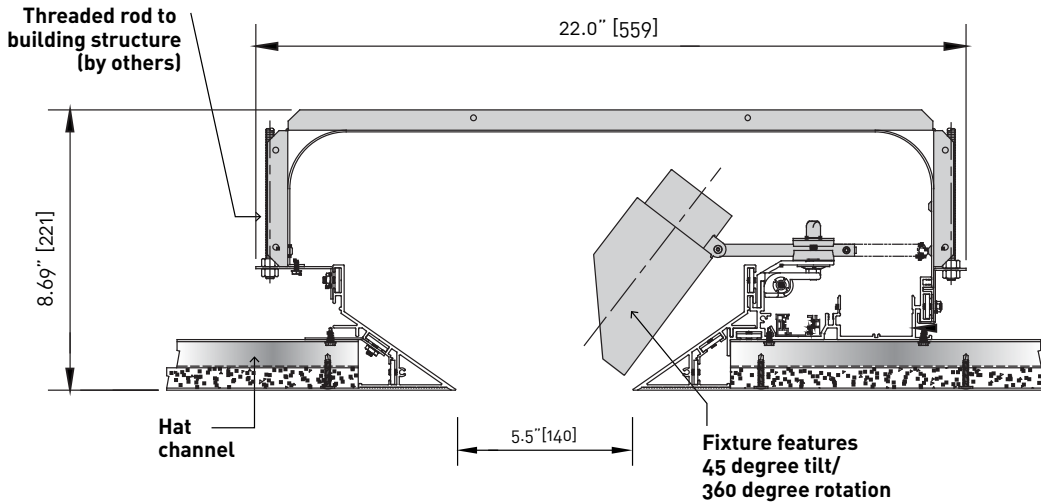

A76 Fixture shown in H09 Housing

A76 fixture shown in H09 housing.

A76 Fixture shown in H10 Housing

A76 fixture shown in H10 housing.

ACCESSORIES

Spread Lenses

Universal Spread

OL- 55° x 75°-g