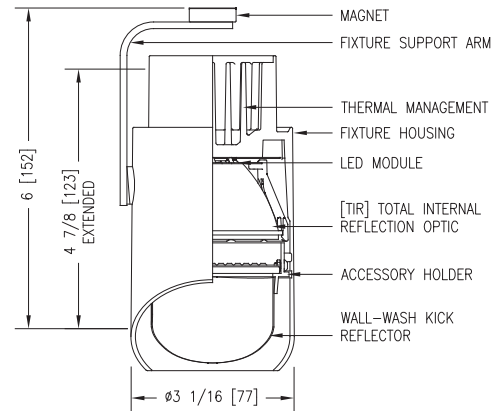

LED Wallwash

A72

For use in H06 ALS system.

Specify:

A72 - - - - -

FIXTURE MODEL LUMENS ADAPTER VOLTAGE CRI CCT FINISH

Example:

A72 L1800 BT A 92 30 P

Features & Benefits

Fixture Description

Single piece die-cast aluminum fixture body allows for high efficiency passive cooling. Deep regressed LED and optic designed for maximum glare control. Fixture to be supplied with baffle, accessory holder and OL-55x75 wallwash spread lens.