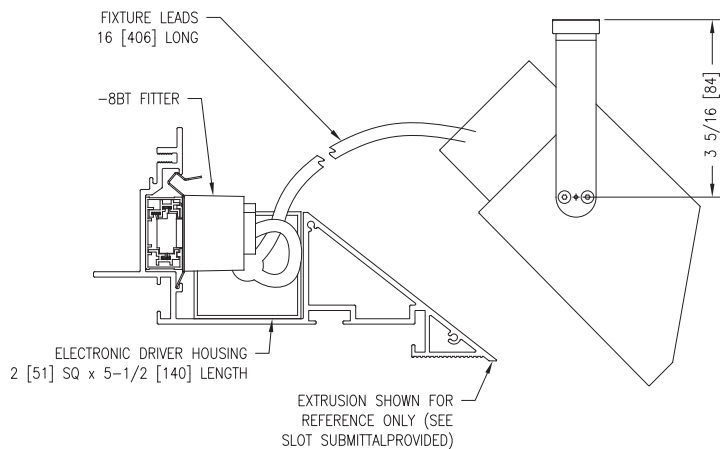

Features & Benefits

Fixture Description

Single piece die-cast aluminum fixture body allows for high efficiency passive cooling. Deep regressed LED and optic designed for maximum glare control. Fixture to be supplied with baffle, accessory holder and OL-55x75 wallwash spread lens.