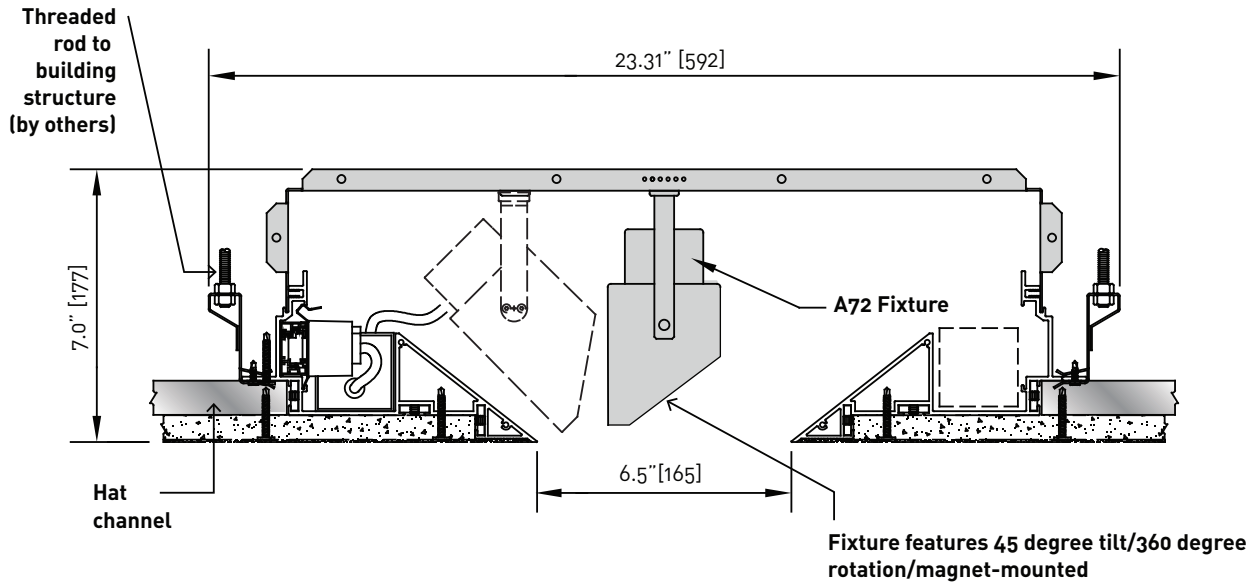

A72 Fixture shown in H06 Housing

A72 fixture shown in H06 housing.

**ACCESSORIES**

Spread Lenses

- Universal Spread**
- OL- 55° x 75°-g

Screens

- Light Block Screen**
- B-15N/g

Photo-etched, 15% light-blocking screen. Accepts up to 5 for 30%, 45%, 60% or 75% (maximum)