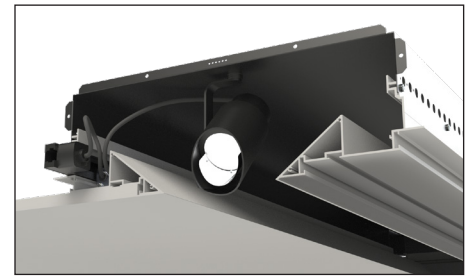

A72 Fixture shown in H06 Housing

A72 fixture shown in H06 housing.

ACCESSORIES

Spread Lenses

- ☐ **Universal Spread**
- ☐ OL- 55° x 75°-g

Screens

- ☐ **Light Block Screen**
- ☐ B-15N/g

Photo-etched, 15% light-blocking screen. Accepts up to 5 for 30%, 45%, 60% or 75% (maximum)

FINISHES

Consult with Litelab for other finishes

- ☐ **P** White
- ☐ **MB** Black
- ☐ **CP** Custom Finish